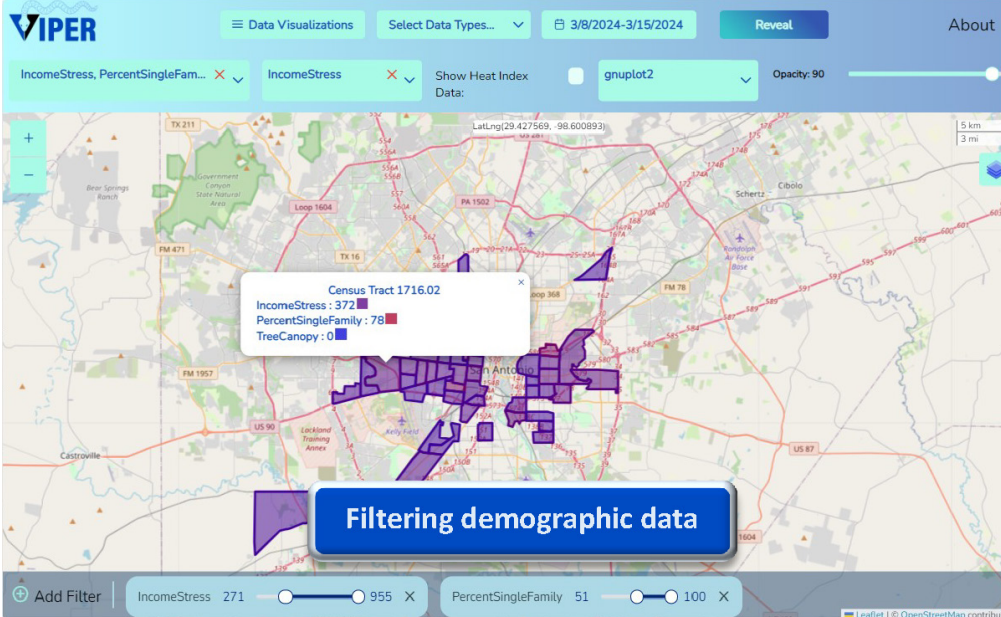

Interconnected Visualizations: VIPER enables seamless correlations between disparate datasets. With data values filterable directly on the map, you can easily visualize intersections and relationships within your data.

No matter where your data originates, VIPER has you covered—even if the locations are extraterrestrial!

Upload your own data to display on the map, or create graphs and charts to share custom visualizations.

Take your business to the next level with VIPER -- a toolset developed to bridge technology gaps, making data analytics accessible and proficient.

CUSTOMIZABLE

Your data visualized your way. Customizable maps for your datasets, even if your locations are on the moon! With VIPER, you can view changes in your datasets over time.

EXPLORE

View your datasets on a common map and filter the values. Explore data correlations, extract insights, and drive strategic decisions efficiently with VIPER.

We welcome your inquiries.

For more information, please contact: