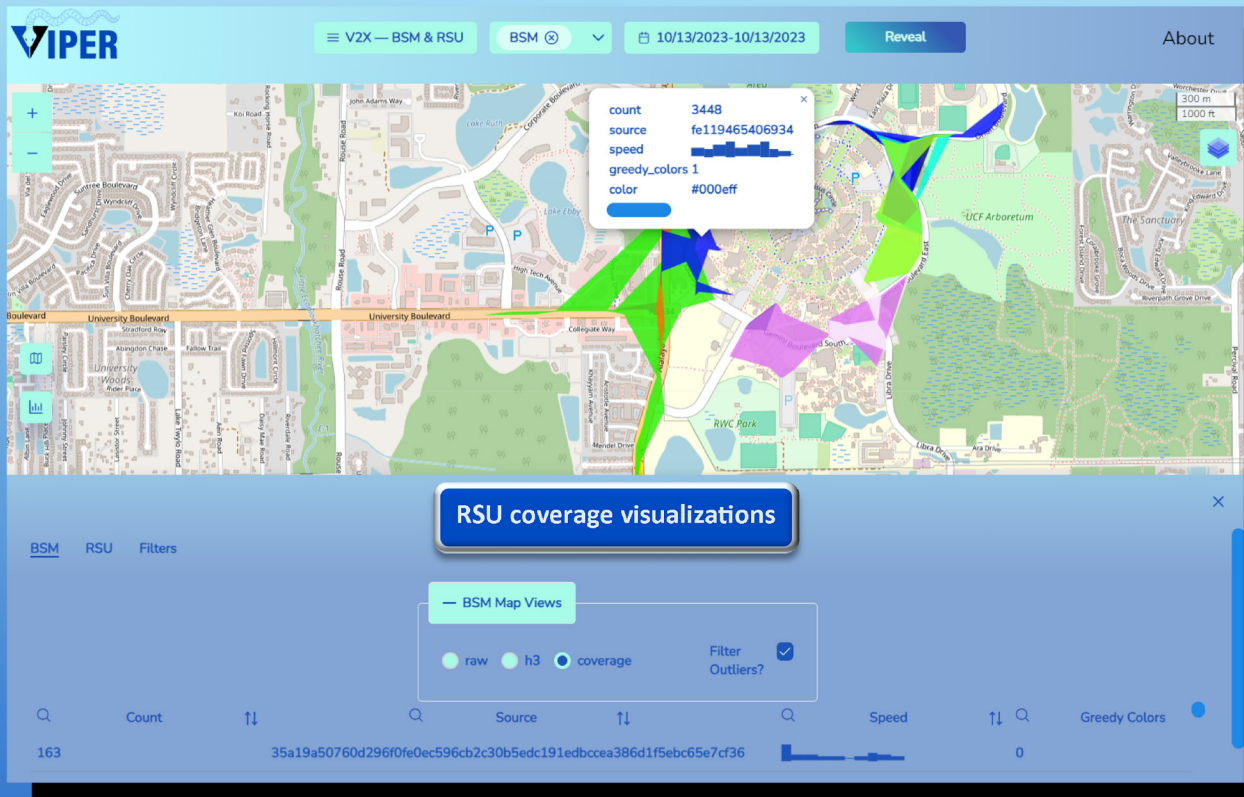

SOUTHWEST RESEARCH INSTITUTE®

VALIDATE • INTEGRATE • PROCESS • EXTRACT • REVEAL

Versatile Data Support: VIPER embraces diversity in data, handling a wide variety from transportation and space science to environmental, demographic, and more.

Interconnected Visualizations: VIPER enables seamless correlations between disparate datasets. With data values filterable directly on the map, you can easily visualize intersections and relationships within your data.

No matter where your data originates, VIPER has you covered—even if the locations are extraterrestrial!

Upload your own data to display on the map, or create graphs and charts to share custom visualizations.

Take your business to the next level with VIPER -- a toolset developed to bridge technology gaps, making data analytics accessible and proficient.

CUSTOMIZABLE

Your data visualized your way. Customizable maps for your datasets, even if your locations are on the moon! With VIPER, you can view changes in your datasets over time.