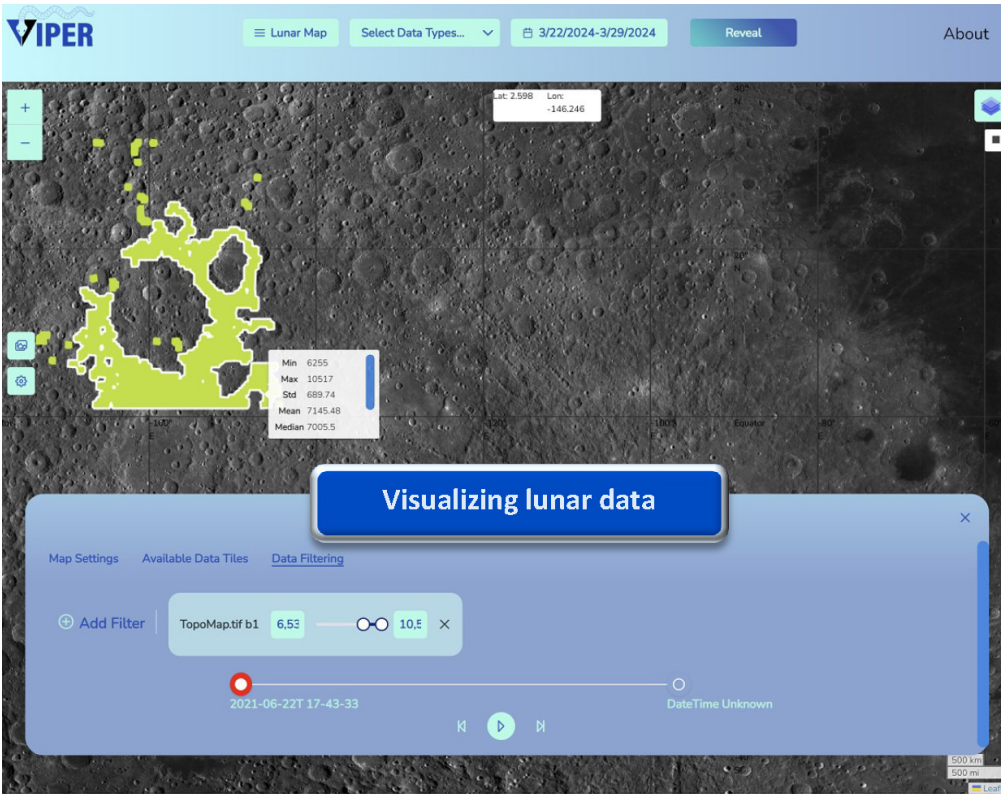

Interconnected Visualizations: VIPER enables seamless correlations between disparate datasets. With data values filterable directly on the map, you can easily visualize intersections and relationships within your data.

No matter where your data originates, VIPER has you covered—even if the locations are extraterrestrial!

Upload your own data to display on the map, or create graphs and charts to share custom visualizations.

Take your business to the next level with VIPER -- a toolset developed to bridge technology gaps, making data analytics accessible and proficient.

CUSTOMIZABLE

Your data visualized your way. Customizable maps for your datasets, even if your locations are on the moon! With VIPER, you can view changes in your datasets over time.